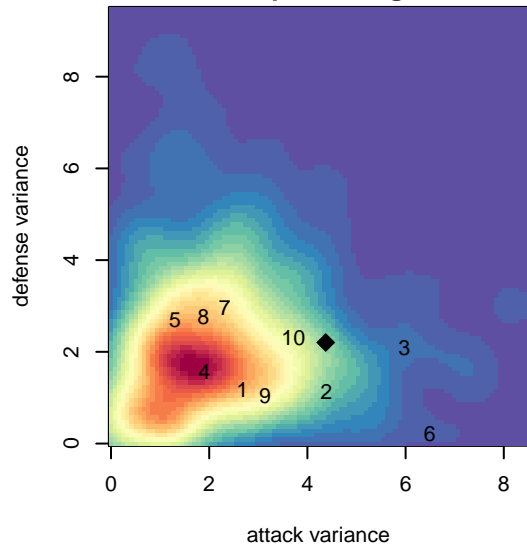

Crossfire Oregon LOSC Green I B03

Crossfire Oregon
 Lake Oswego, OR
 B03 total strength=644
 attack=1.04 defense=0.33
 fall league = PTT B03 Div 1 White
 spr league = Spr OYS B03 Div 1 White

alt names used:
 LOSC 03 Green I
 LOSC 03 Green I
 LOSC 03 Green I

Venues played:
 2015 PTT B03 Division 1 White
 2015 OYS Presidents Cup B03
 2015 Spr OYS B03 Division 1 White

Crossfire Oregon LOSC Green I B03
 Dots are actual minus expected GF (blue circles) and GA (red triangles).
 Blue line is smoothed change in attack strength. Red is smoothed change in defense strength.

**attack and defense variance (black dot)
relative to other teams
and top 10 in region**

**attack and defense rating
relative to others at age
and all opponents in last 13 months**

Performance relative to 13 month average