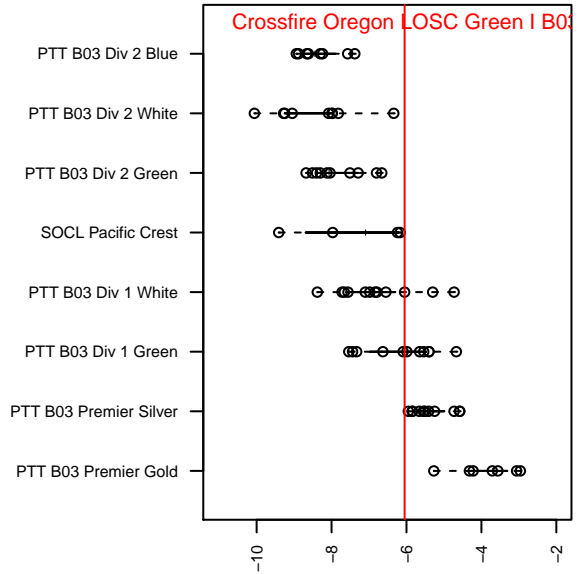

Crossfire Oregon LOSC Green I B03

Crossfire Oregon
 Lake Oswego, OR
 B03 total strength=644
 attack=1.04 defense=0.33
 fall league = PTT B03 Div 1 White
 spr league = Spr OYS B03 Div 1 White

alt names used:
 LOSC 03 Green I
 LOSC 03 Green I
 LOSC 03 Green I

Venues played:
 2015 PTT B03 Division 1 White
 2015 OYS Presidents Cup B03
 2015 Spr OYS B03 Division 1 White

Crossfire Oregon LOSC Green I B03
 Dots are actual minus expected GF (blue circles) and GA (red triangles).
 Blue line is smoothed change in attack strength. Red is smoothed change in defense strength.

**attack and defense variance (black dot)
relative to other teams
and top 10 in region**

**attack and defense rating
relative to others at age
and all opponents in last 13 months**

Performance relative to 13 month average