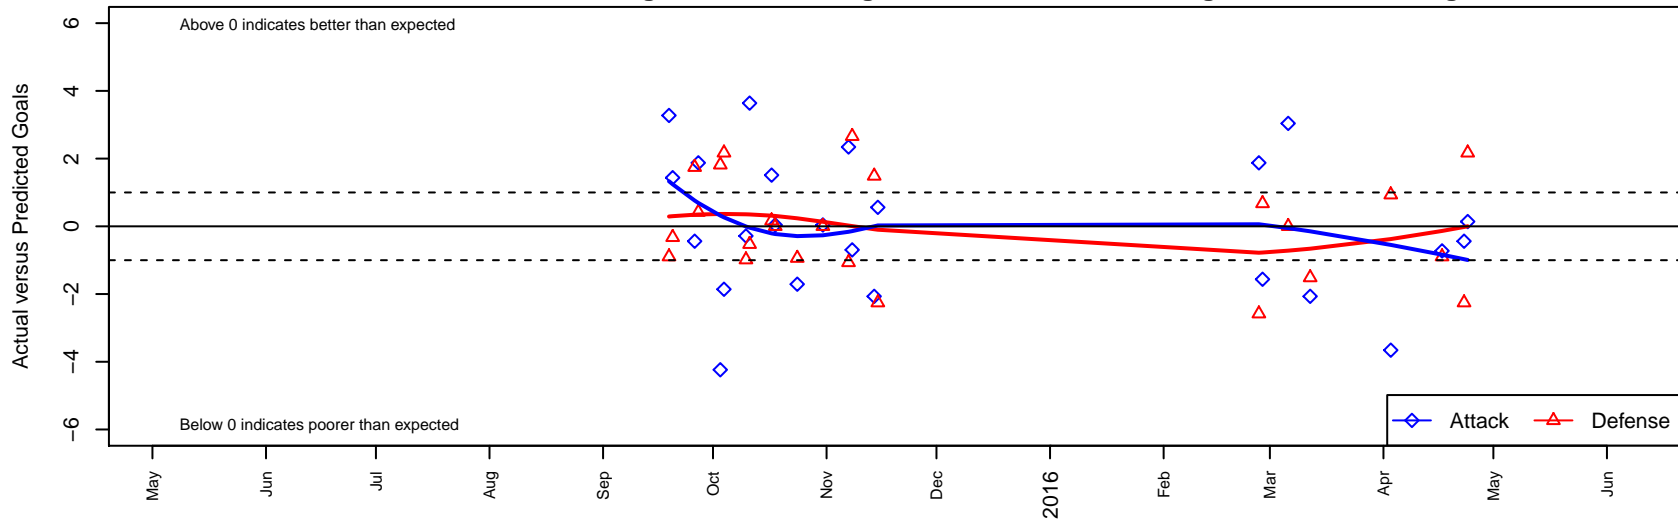

Crossfire Oregon LOSC Green I B03

Crossfire Oregon
 Lake Oswego, OR
 B03 total strength=644
 attack=1.04 defense=0.33
 fall league = PTT B03 Div 1 White
 spr league = Spr OYS B03 Div 1 White

alt names used:
 LOSC 03 Green I
 LOSC 03 Green I
 LOSC 03 Green I

Venues played:
 2015 PTT B03 Division 1 White
 2015 OYS Presidents Cup B03
 2015 Spr OYS B03 Division 1 White

Crossfire Oregon LOSC Green I B03
 Dots are actual minus expected GF (blue circles) and GA (red triangles).
 Blue line is smoothed change in attack strength. Red is smoothed change in defense strength.

**attack and defense variance (black dot)
relative to other teams
and top 10 in region**

**attack and defense rating
relative to others at age
and all opponents in last 13 months**

Performance relative to 13 month average