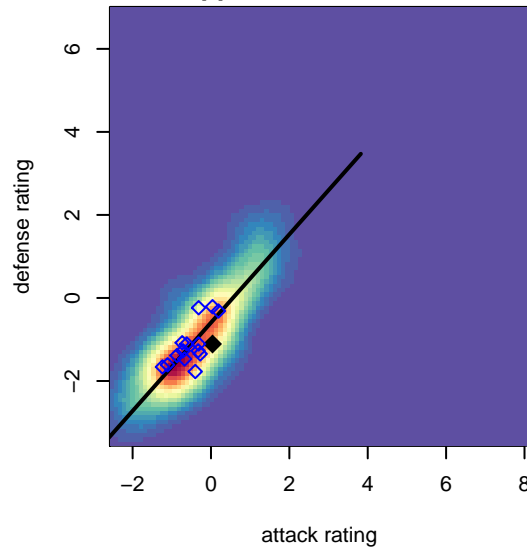

Crossfire Oregon LOSC Green I B03

Crossfire Oregon
 Lake Oswego, OR
 B03 total strength=644
 attack=1.04 defense=0.33
 fall league = PTT B03 Div 1 White
 spr league = Spr OYS B03 Div 1 White

alt names used:
 LOSC 03 Green I
 LOSC 03 Green I
 LOSC 03 Green I

Venues played:
 2015 PTT B03 Division 1 White
 2015 OYS Presidents Cup B03
 2015 Spr OYS B03 Division 1 White

Crossfire Oregon LOSC Green I B03
 Dots are actual minus expected GF (blue circles) and GA (red triangles).
 Blue line is smoothed change in attack strength. Red is smoothed change in defense strength.

**attack and defense variance (black dot)
relative to other teams
and top 10 in region**

**attack and defense rating
relative to others at age
and all opponents in last 13 months**

Performance relative to 13 month average