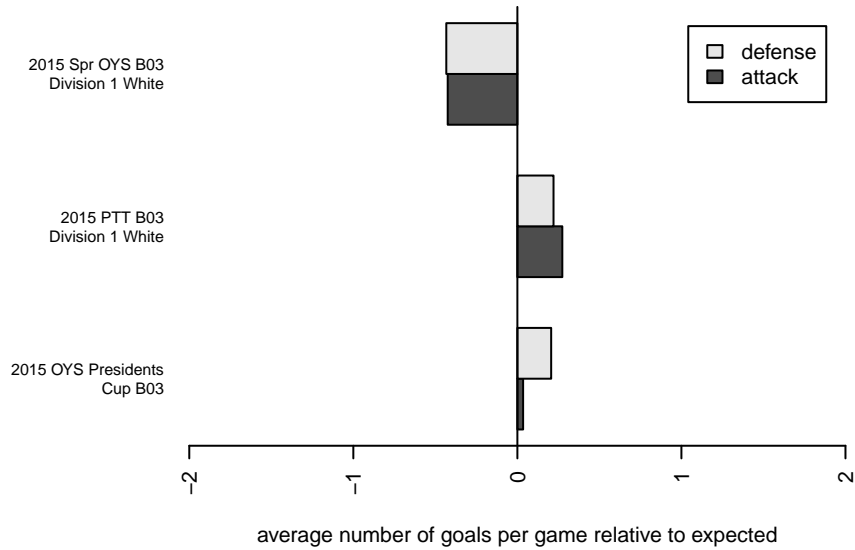

Crossfire Oregon LOSC Green I B03

Crossfire Oregon
 Lake Oswego, OR
 B03 total strength=644
 attack=1.04 defense=0.33
 fall league = PTT B03 Div 1 White
 spr league = Spr OYS B03 Div 1 White

alt names used:
 LOSC 03 Green I
 LOSC 03 Green I
 LOSC 03 Green I

Venues played:
 2015 PTT B03 Division 1 White
 2015 OYS Presidents Cup B03
 2015 Spr OYS B03 Division 1 White

Crossfire Oregon LOSC Green I B03
 Dots are actual minus expected GF (blue circles) and GA (red triangles).
 Blue line is smoothed change in attack strength. Red is smoothed change in defense strength.

**attack and defense variance (black dot)
relative to other teams
and top 10 in region**

**attack and defense rating
relative to others at age
and all opponents in last 13 months**

Performance relative to 13 month average